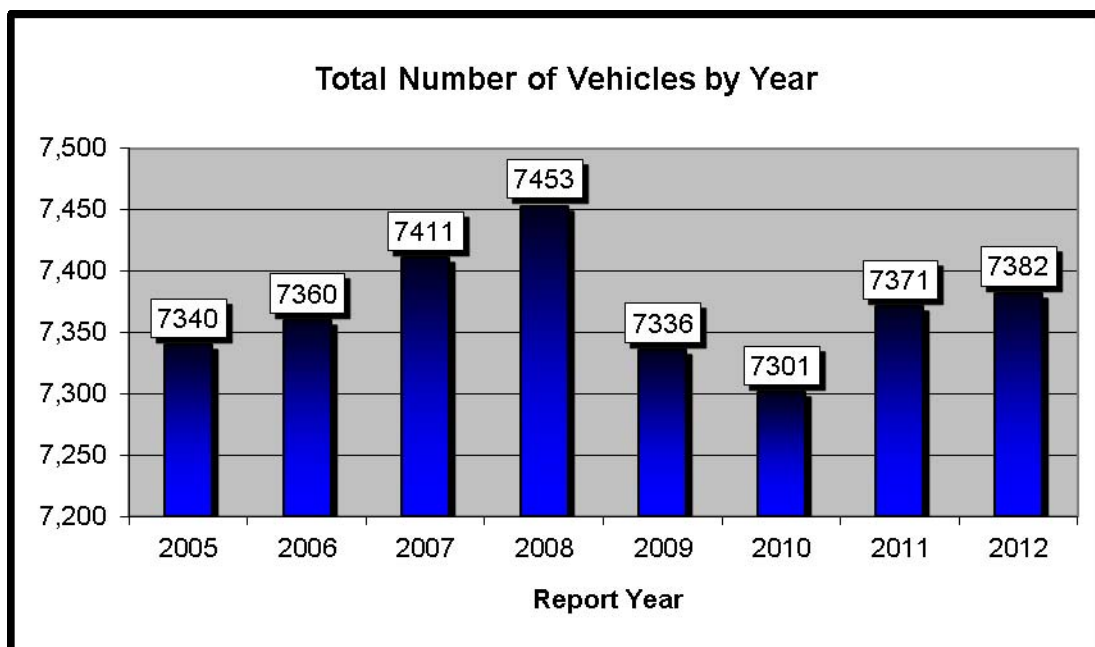

2012 State Vehicle Report

HERITAGE AND ARTS	20		20
HUMAN SERVICES	494	2	496
INFORMATION TECHNOLOGY	35		35
INSURANCE DEPARTMENT	12		12
LABOR COMMISSION	38		38
LEGISLATIVE AUDITOR GENERAL	2		2
NATIONAL GUARD	34	1	35
NATURAL RESOURCES	734	17	751
PUBLIC SAFETY	682	20	702
STATE AUDITOR	3		3
STATE TREASURER	1		1
TAX COMMISSION	69		69
TRANSPORTATION	1693	197	1890
TRUST LANDS ADMINISTRATION	18	1	19
UCAT BRIDGERLAND ATC	29		29
UCAT DAVIS ATC	7		7
UCAT MOUNTAINLAND ATC	11		11
UCAT OGDEN/WEBER ATC	14	1	15
UCAT SOUTHWEST ATC	16		16
UCAT UINTAH BASIN ATC	37		37
USTAR	1		1
VETERAN AFFAIRS	7		7
WORKFORCE SERVICES	127		127
	Total Active Vehicles	Total Active Already Replaced Vehicles	Total Combined Vehicles
	7124	258	7382

Vehicle Totals by Year