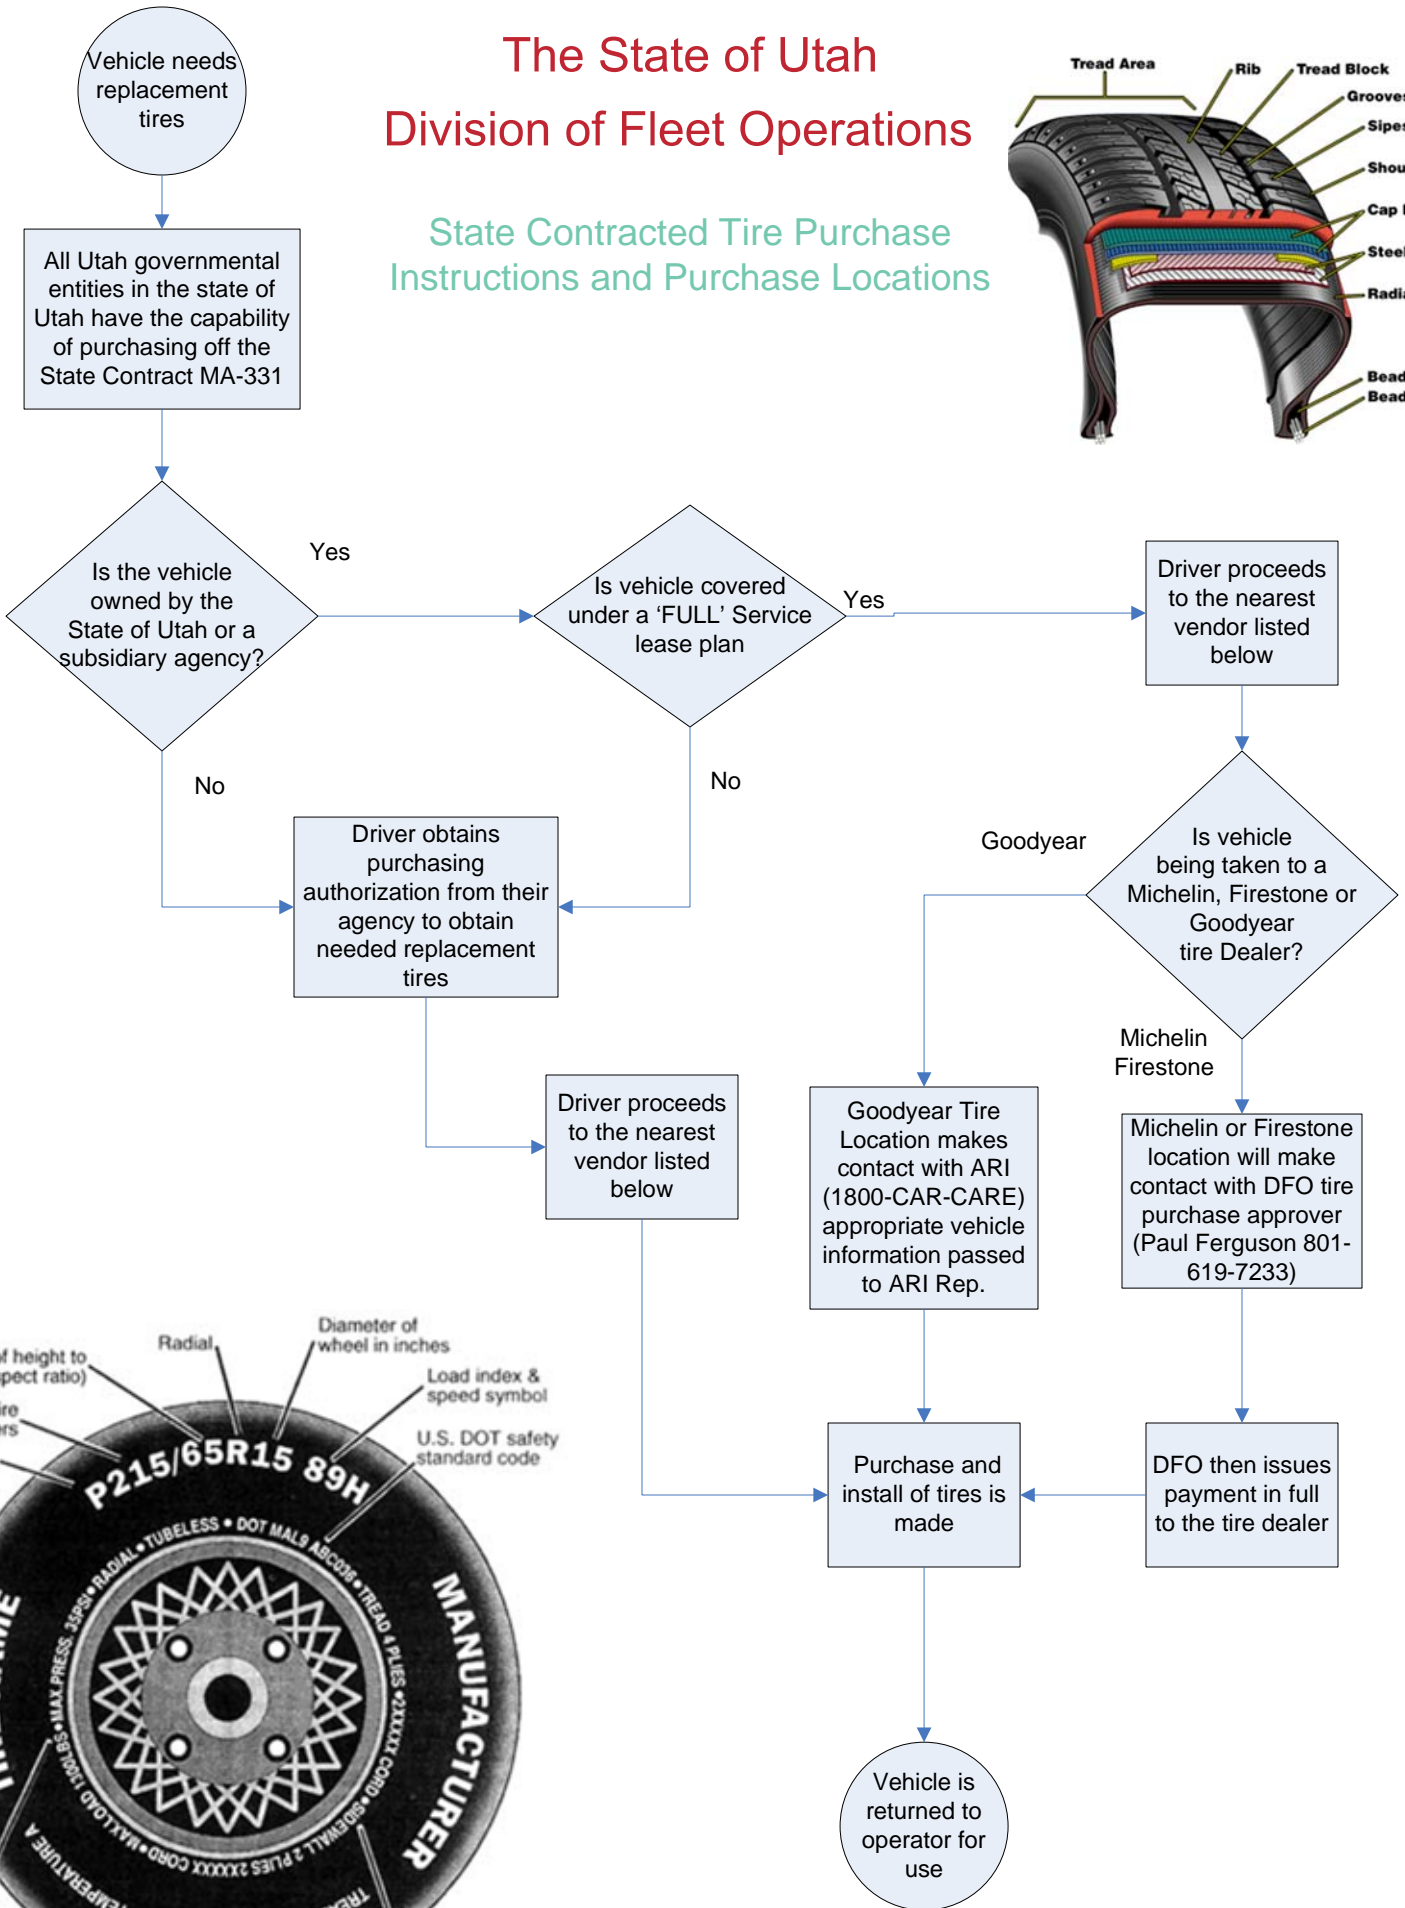

The State of Utah Division of Fleet Operations

State Contracted Tire Purchase Instructions and Purchase Locations

Division of Fleet Operations

State Contracted Tire and Service Vendors

Product
(F=Firestone
G=Goodyear
M=Michelin)